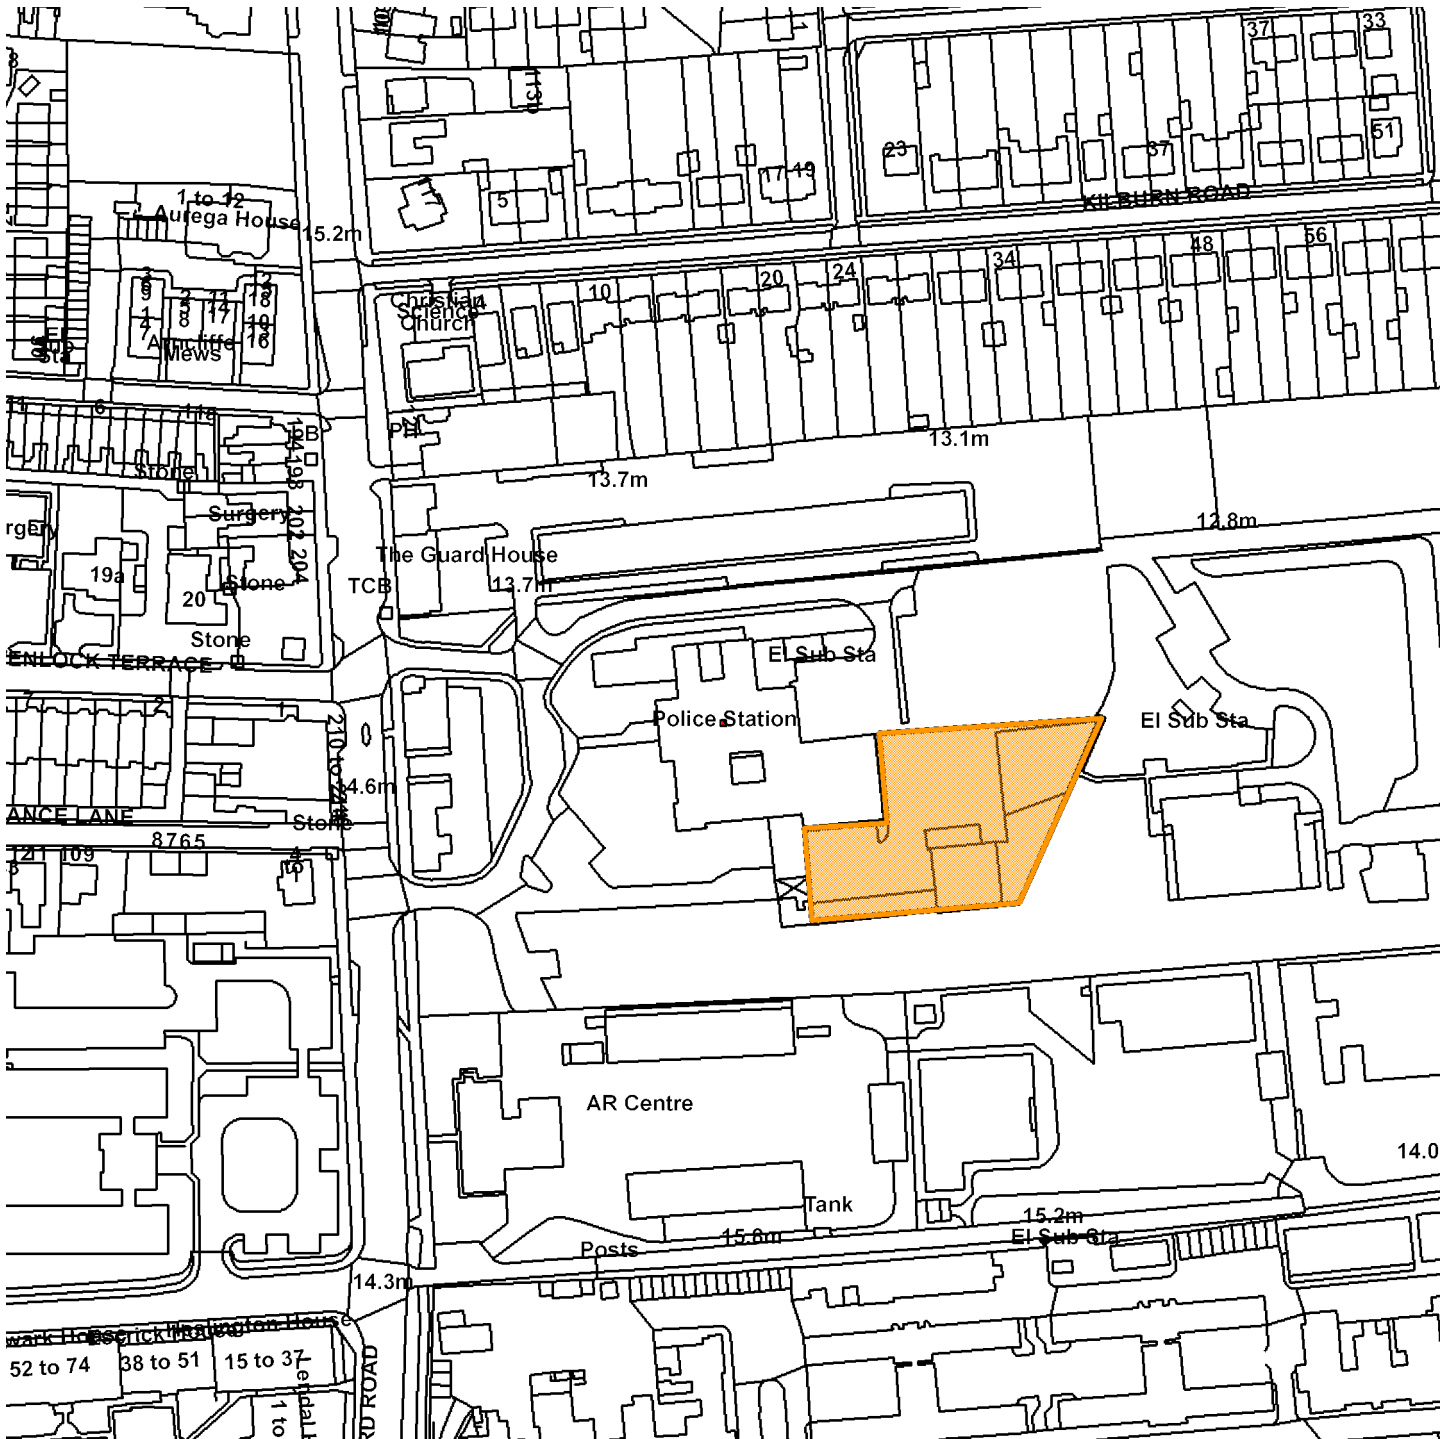

16/01983/FULM

North Yorkshire Police, Police Station, Fulford Road

GIS by ESRI (UK)

Scale : 1:2005

Reproduced from the Ordnance Survey map with the permission of the Controller of Her Majesty's Stationery Office © Crown Copyright 2000.

Unauthorised reproduction infringes Crown Copyright and may lead to prosecution or civil proceedings.

Organisation	City of York Council
Department	Economy & Place
Comments	Location Plan
Date	22 November 2016
SLA Number	Not Set